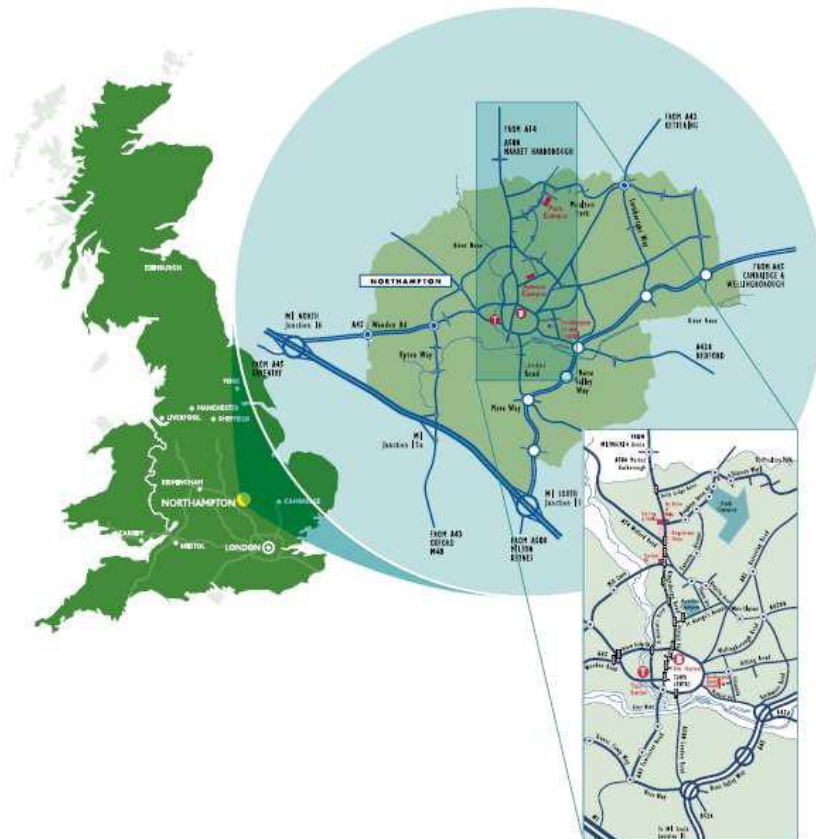

How to find Sunley Conference Centre

Sunley Conference Centre

Boughton Green Road
Northampton
NN2 7AL
01604 892020
scc_reception@northampton.ac.uk

By train

Northampton railway station is one hour by train from London Euston or from Birmingham New Street.

Direct buses to Park Campus, for Sunley Conference Centre, are available from outside Northampton railway station (on Black Lion Hill) twice per hour during the daytime (service 19), then hourly in the evening (service 19E).